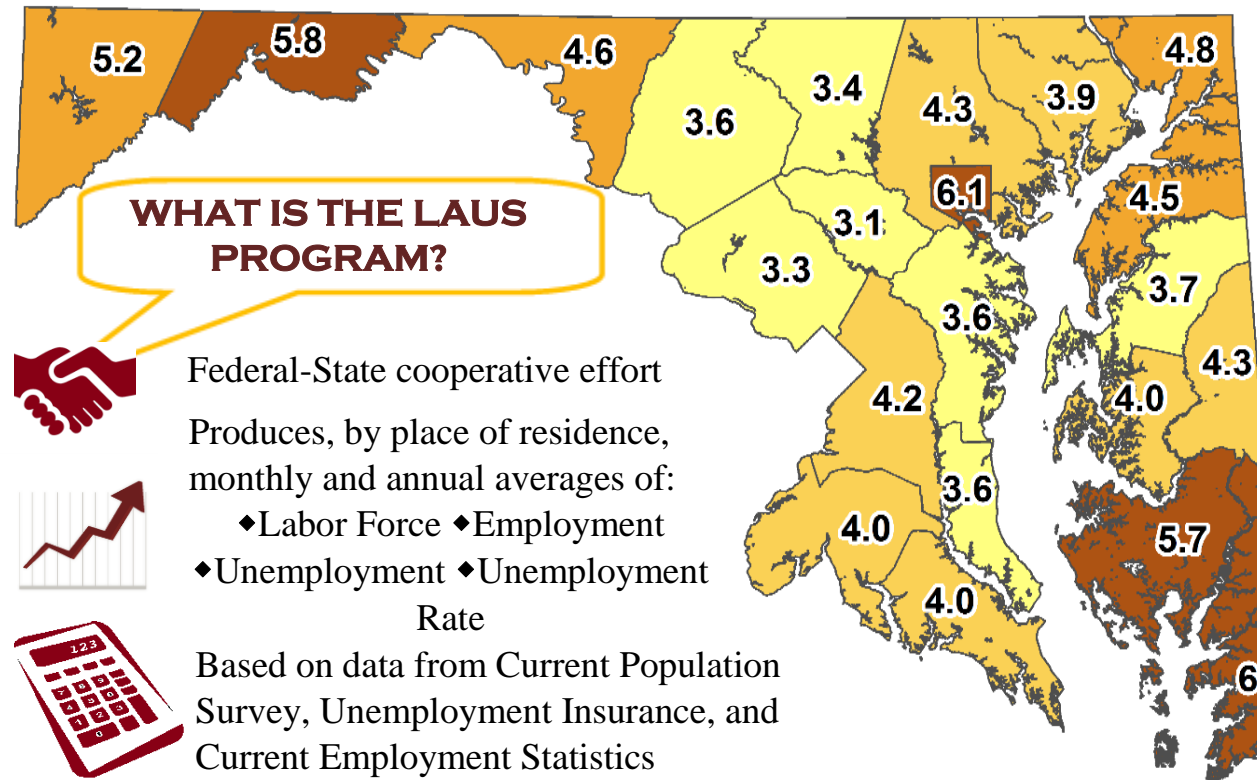

Local Area Unemployment Statistics (LAUS)

Office of Workforce Information and Performance

Division of Workforce Development and Adult Learning • Department of Labor, Licensing and Regulation

2017 ANNUAL AVERAGE UNEMPLOYMENT AND RATE BY COUNTY (NOT SEASONALLY ADJUSTED)

2017 ANNUAL AVERAGES FOR MARYLAND

WHAT IS THE LAUS PROGRAM?

Federal-State cooperative effort
Produces, by place of residence, monthly and annual averages of:
♦ Labor Force ♦ Employment
♦ Unemployment ♦ Unemployment Rate

Based on data from Current Population Survey, Unemployment Insurance, and Current Employment Statistics